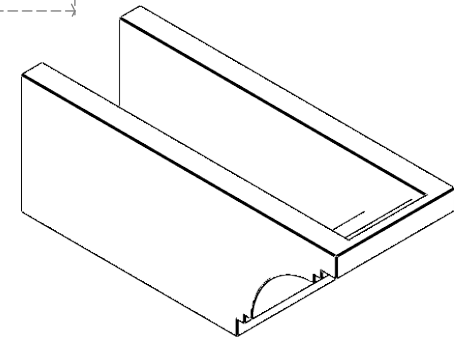

ITEM NUMBER: RFTURO060X06000X16000X006PEC00RCPR

6"W X 6"H X 16"L TIMBERTHANE ROUGH CEDAR PESCADERO FAUX WOOD OPEN RAFTER TAIL, 6"L END, PRIMED TAN

ISOMETRIC

GENERATED DATE : 03/02/2023

EKENA MILLWORK
2300 WEST MAIN ST.
CLARKSVILLE, TX 75426
TOLL FREE: 866-607-0453
WWW.EKENAMILLWORK.COM

NOTES

1. INSTALLATION TO BE COMPLETED IN ACCORDANCE WITH MANUFACTURER'S SPECIFICATIONS.
2. DRAWING MAY NOT BE TO SCALE
3. THIS DRAWING IS INTENDED FOR DESIGN AND PLANNING PURPOSES ONLY.
4. ALL INFORMATION CONTAINED HEREIN WAS CURRENT AT THE TIME OF DEVELOPMENT BUT MUST BE REVIEWED AND APPROVED BY THE PRODUCT MANUFACTURER TO BE CONSIDERED ACCURATE.
5. TIMBERTHANE ARCHITECTURAL PRODUCTS ARE MADE FROM HIGH DENSITY URETHANE AND COME FACTORY PRIMED