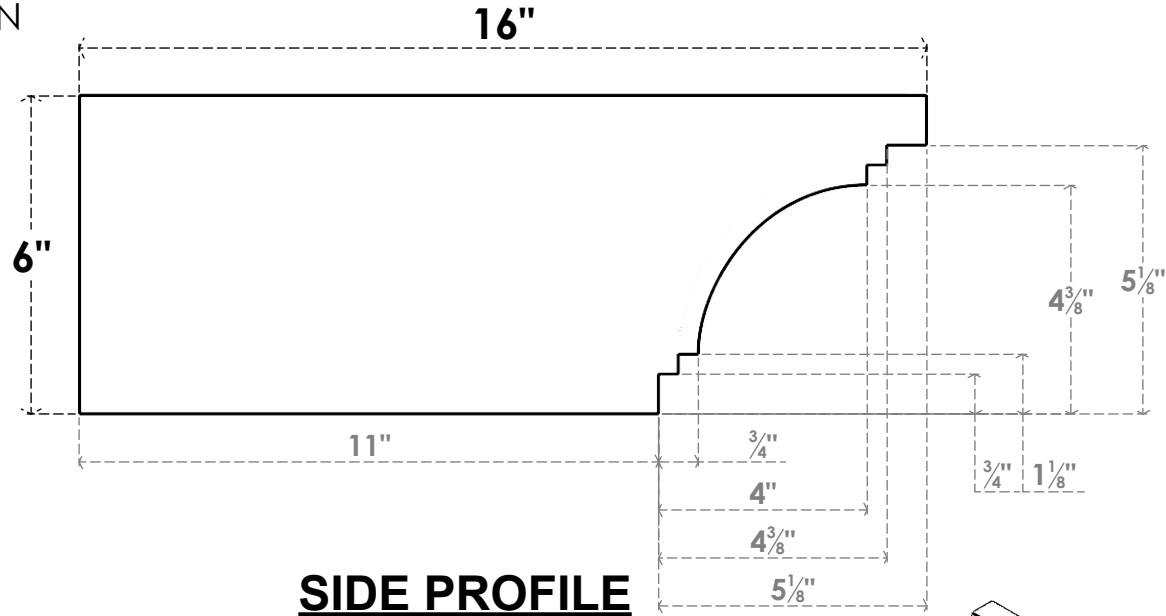

ITEM NUMBER: RFTURO060X06000X16000X006PEC00RCPR

6"W X 6"H X 16"L TIMBERTHANE ROUGH CEDAR PESCADERO FAUX WOOD OPEN RAFTER TAIL, 6"L END, PRIMED TAN

ISOMETRIC

GENERATED DATE : 03/02/2023

EKENA MILLWORK
2300 WEST MAIN ST.
CLARKSVILLE, TX 75426
TOLL FREE: 866-607-0453
WWW.EKENAMILLWORK.COM

NOTES

1. INSTALLATION TO BE COMPLETED IN ACCORDANCE WITH MANUFACTURER'S SPECIFICATIONS.
2. DRAWING MAY NOT BE TO SCALE
3. THIS DRAWING IS INTENDED FOR DESIGN AND PLANNING PURPOSES ONLY.
4. ALL INFORMATION CONTAINED HEREIN WAS CURRENT AT THE TIME OF DEVELOPMENT BUT MUST BE REVIEWED AND APPROVED BY THE PRODUCT MANUFACTURER TO BE CONSIDERED ACCURATE.
5. TIMBERTHANE ARCHITECTURAL PRODUCTS ARE MADE FROM HIGH DENSITY URETHANE AND COME FACTORY PRIMED