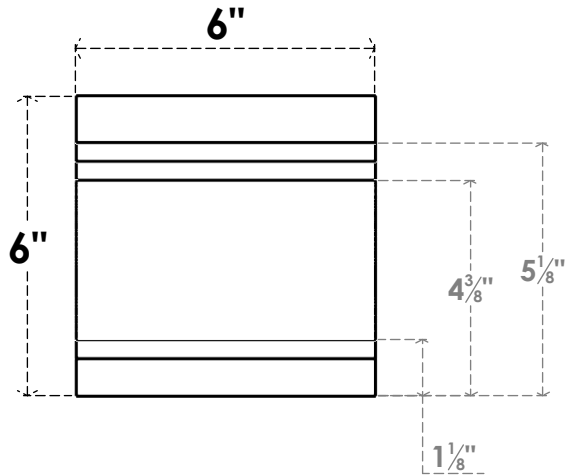

ITEM NUMBER: RFTURO060X06000X16000X006PEC00RCPR

6"W X 6"H X 16"L TIMBERTHANE ROUGH CEDAR PESCADERO FAUX WOOD OPEN RAFTER TAIL, 6"L END, PRIMED TAN

ISOMETRIC

GENERATED DATE : 03/02/2023

EKENA MILLWORK
2300 WEST MAIN ST.
CLARKSVILLE, TX 75426
TOLL FREE: 866-607-0453
WWW.EKENAMILLWORK.COM

NOTES

1. INSTALLATION TO BE COMPLETED IN ACCORDANCE WITH MANUFACTURER'S SPECIFICATIONS.
2. DRAWING MAY NOT BE TO SCALE
3. THIS DRAWING IS INTENDED FOR DESIGN AND PLANNING PURPOSES ONLY.
4. ALL INFORMATION CONTAINED HEREIN WAS CURRENT AT THE TIME OF DEVELOPMENT BUT MUST BE REVIEWED AND APPROVED BY THE PRODUCT MANUFACTURER TO BE CONSIDERED ACCURATE.
5. TIMBERTHANE ARCHITECTURAL PRODUCTS ARE MADE FROM HIGH DENSITY URETHANE AND COME FACTORY PRIMED